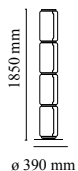

## Noctambule Floor 4 Low Cylinders Small Base

by Konstantin Grcic , 2019

Standing lamps consisting of interconnecting glass modules reaching a height of 2,17 metres (85.43"). Cylindrical and semi-spherical transparent blown glass structure, die cast aluminium base and rings, hydroformed steel internal lateral arms and injection moulded optical opal silicone outer ring diffusers. The power supply cable is 2 metres (78.74") long, with a pedal operated panel used as a dimmer to adjust the light intensity by 10% to 100% in either direction. Wall mounted power supply unit with interchangeable plugs.

**Materials** Blown crystal, Die-cast aluminum

**Colors** ● F0291000 - Black

**Certificate**   